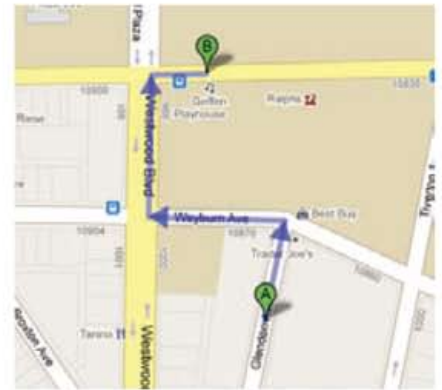

PARKING INFO

GEFFEN
PLAYHOUSE

PALAZZO PARKING INSTRUCTIONS

- Enter the Palazzo parking structure and retain your parking ticket. The lot is located at 1010 Glendon Avenue, Los Angeles, CA 90024. Please note that the first level is reserved for hour parking only. Please park on the two lower levels and take the elevator to the street level.

- Walk to the Geffen Playhouse. The walk is under five minutes – about 2 blocks from the theater entrance.

- Full season subscribers received complimentary parking validation passes along with their tickets. Regular ticket buyers may show their same-day performance ticket to the concierge or box office staff for a validation pass allowing for parking at the \$4 rate.

- After the performance, return to the lot. Subscribers and those paying with credit card may go directly to their vehicles and drive to the exit gate. Please insert the ticket you received when first entering the lot into the machine near the gate arm first, then your validation pass. If you are a regular ticket holder, you will be asked to pay the discounted \$4 rate. A subscriber pass will open the gate arm at no cost. Regular ticket holders paying with cash are asked to use the automated pay station near the front entrance of the lot and following the instructions on the screen.